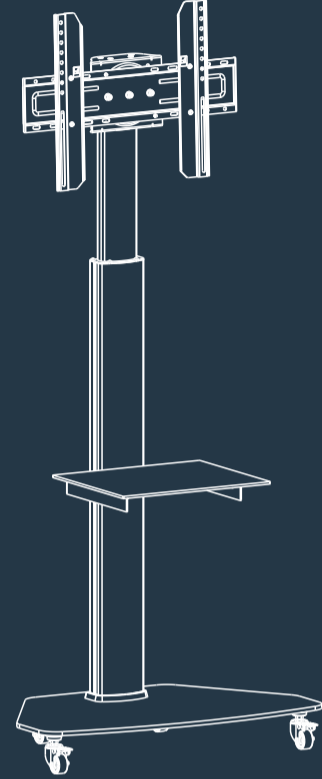

TVT212

200x200/300x300
400x200/400x400
600x400

70"
MAX

TV Cart