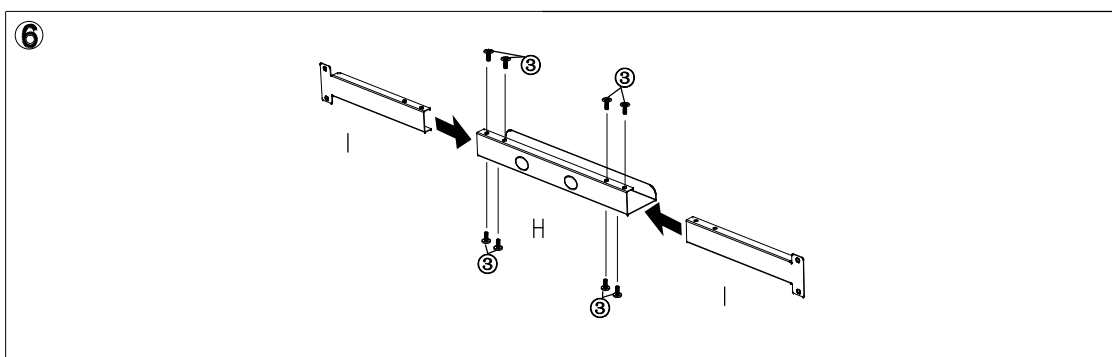

ASSEMBLY INSTRUCTIONS

SVIVE™
ALTAIR
GAMING DESK
BLACK