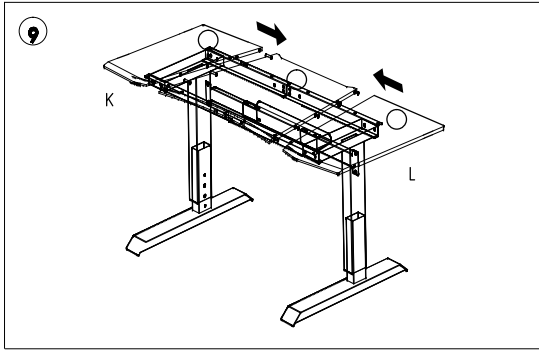

ASSEMBLY INSTRUCTIONS

SVIVE™
ALTAIR
GAMING DESK
BLACK