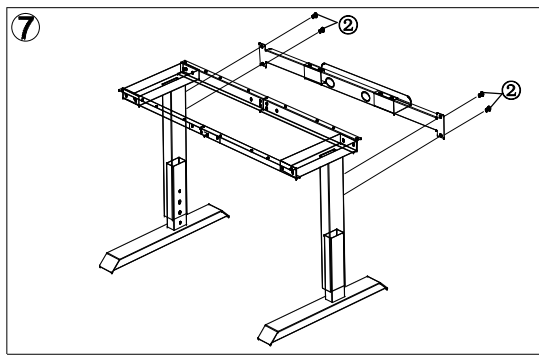

ASSEMBLY INSTRUCTIONS

SVIVE™
ALTAIR
GAMING DESK
BLACK