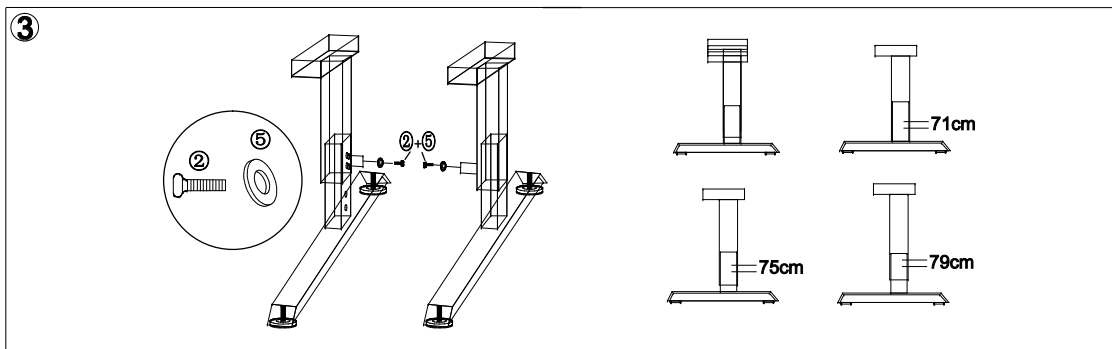

ASSEMBLY INSTRUCTIONS

SVIVE™
ALTAIR
GAMING DESK
BLACK