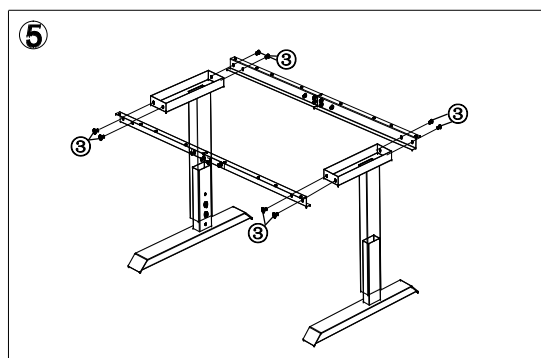

ASSEMBLY INSTRUCTIONS

SVIVE™
ALTAIR
GAMING DESK
BLACK