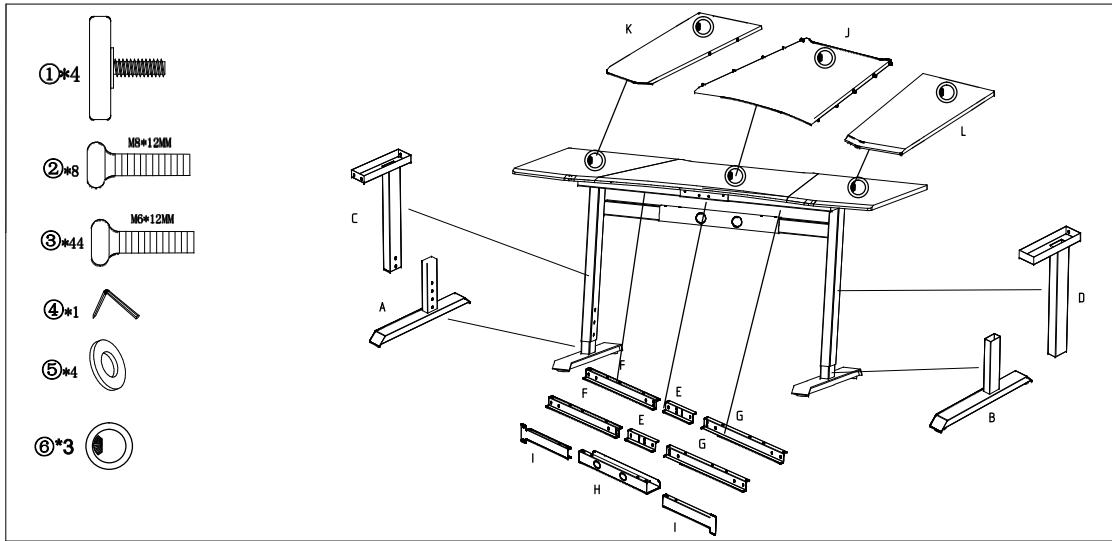

ASSEMBLY INSTRUCTIONS

SVIVE™
ALTAIR
GAMING DESK
BLACK