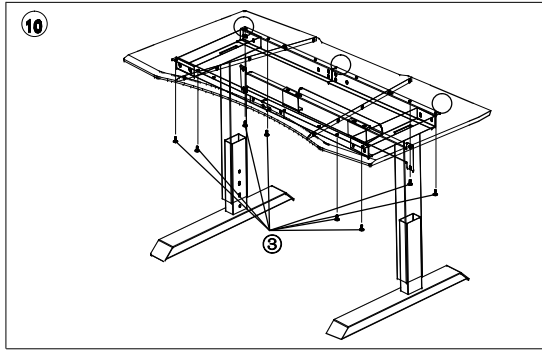

ASSEMBLY INSTRUCTIONS

SVIVE™
ALTAIR
GAMING DESK
BLACK