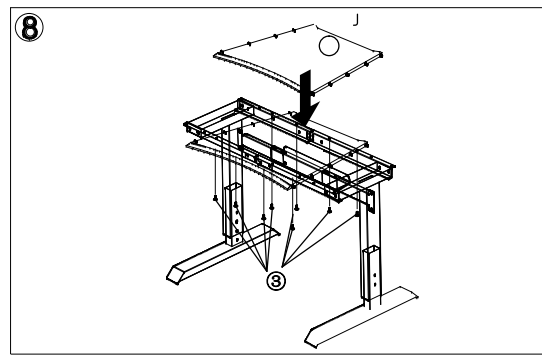

ASSEMBLY INSTRUCTIONS

SVIVE™
ALTAIR
GAMING DESK
BLACK